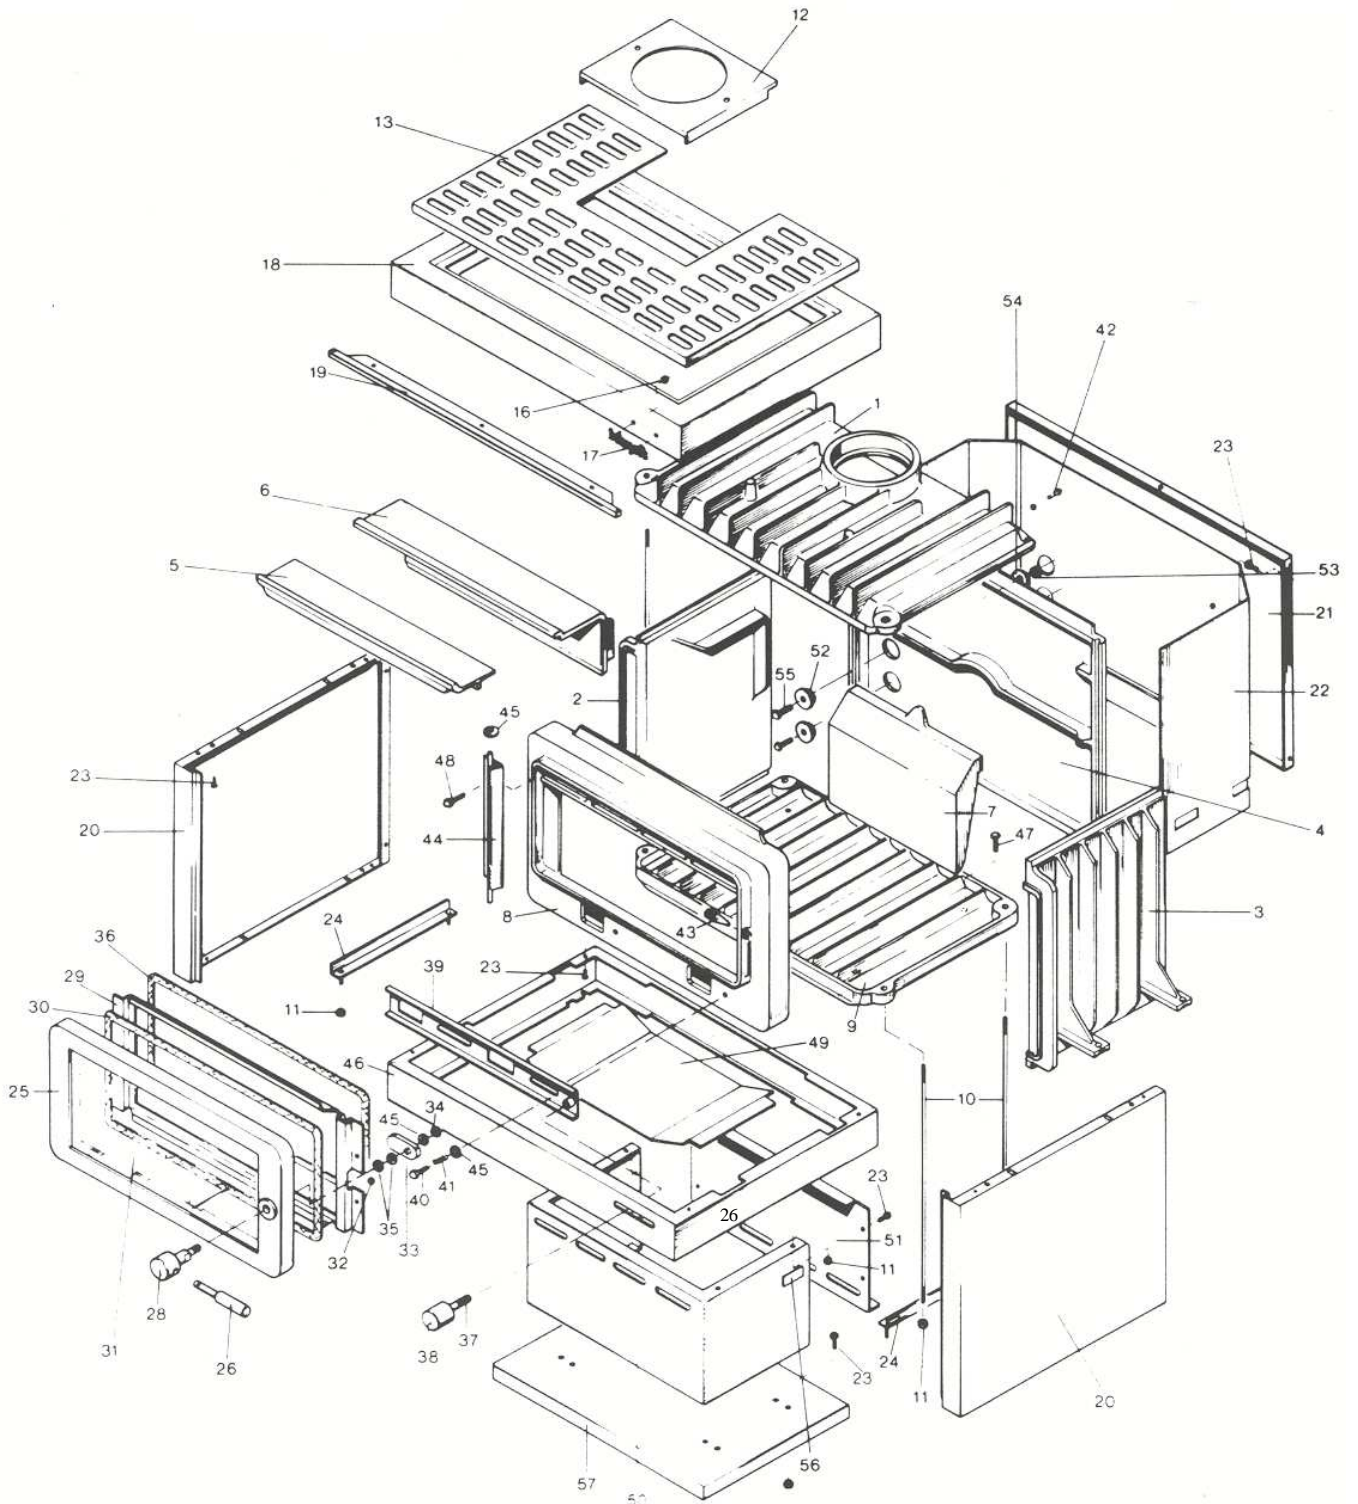

Masport®

FREESTANDING WOOD FIRES

BELVEDERE

Item No	Part No	Description	Qty	Item No	Part No	Description	Qty
1	985200	Top	1	31	984655	Glass & seal	1
2	985201	LH Side	1	32	502125	Self locking nut	2
3	985202	RH Side	1	33	984571	Door latch	1
4	985203	Back	1	34	501683	Nut M6	1
5	985335	Ceiling	1	35	500463	Flat washer	2
6	985207	Upper rear wall	1	36	584770	Rope	1
7	985236	Lower rear wall	1	37	585224	Handle stud	1
8	985204	Front	1	38	585225	Wooden handle	1
9	985205	Bottom	1	39	985331	Air inlet slide	2
10	984598	Tie rod	4	40	503238	1/4" screw	2
11	501682	Nut M6	16	41	585223	Compression spring	2
12	985229	Flue support panel - coffee	1	42	503146	Screw M6 x 16	4
12a	985347	Flue support panel - black	1	43	984573	Door catch pin	1
12b	985436	Flue support panel - grey	1	44	984596	Hinge assy	1
13	985227	Top panel - coffee	1	45	500374	Flat washer	4
13a	985345	Top panel - black	1	46	985212	Bottom frame - coffee	1
13b	985434	Top panel - grey	1	46a	985343	Bottom frame - black	1
16	503151	Starlock clip	2	46b	985432	Bottom frame - grey	1
17	584581	Masport badge	1	47	501962	Screw M6 x 30	4
18	985209	Top frame - coffee	1	48	503331	Screw M8 x 16	2
18a	985341	Top frame - black	1	49	985219	Pedestal heatshield	1
18b	985430	Top frame - grey	1	50	985298	Pedestal - coffee	1
19	985226	Top frame trim	1	50a	985348	Pedestal - black	1
20	985211	Side panel - coffee	2	50b	985437	Pedestal - grey	1
20a	985342	Side panel - black	2	51	985215	Pedestal backplate - coffee	1
20b	985431	Side panel - grey	2	51a	985346	Pedestal backplate - black	1
21	985213	Rear panel - coffee	1	51b	985435	Pedestal backplate - grey	1
21a	985341	Rear panel - black	1	52	984090	Plug Assy	2
21b	985433	Rear panel - grey	1	53	501602	Nut M8	6
22	985220	Side/rear heat shield	1	54	502093	Flat washer	2
23	503259	Screw 10 x 5	21	55	501617	Screw M8 x 25	2
24	985221	Side panel bracket	2	56	585234	Belvedere name plate	1
25	984595	Door frame - coffee	1	67	985301	Foot - coffee	1
25a	985339	Door frame - black	1	57a	985349	Foot - black	1
25b	985428	Door frame - grey	1	57b	985438	Foot - grey	1
26	984765	Door handle - Threaded	1			NOT ILLUSTRATED	
26a	984426	Door handle	1				
28	984748	Door catch spindle	1				
29	985235	Glass retainer	1				
30	984586	Seal kit for glass	1		585416	Fire bedding sand	1