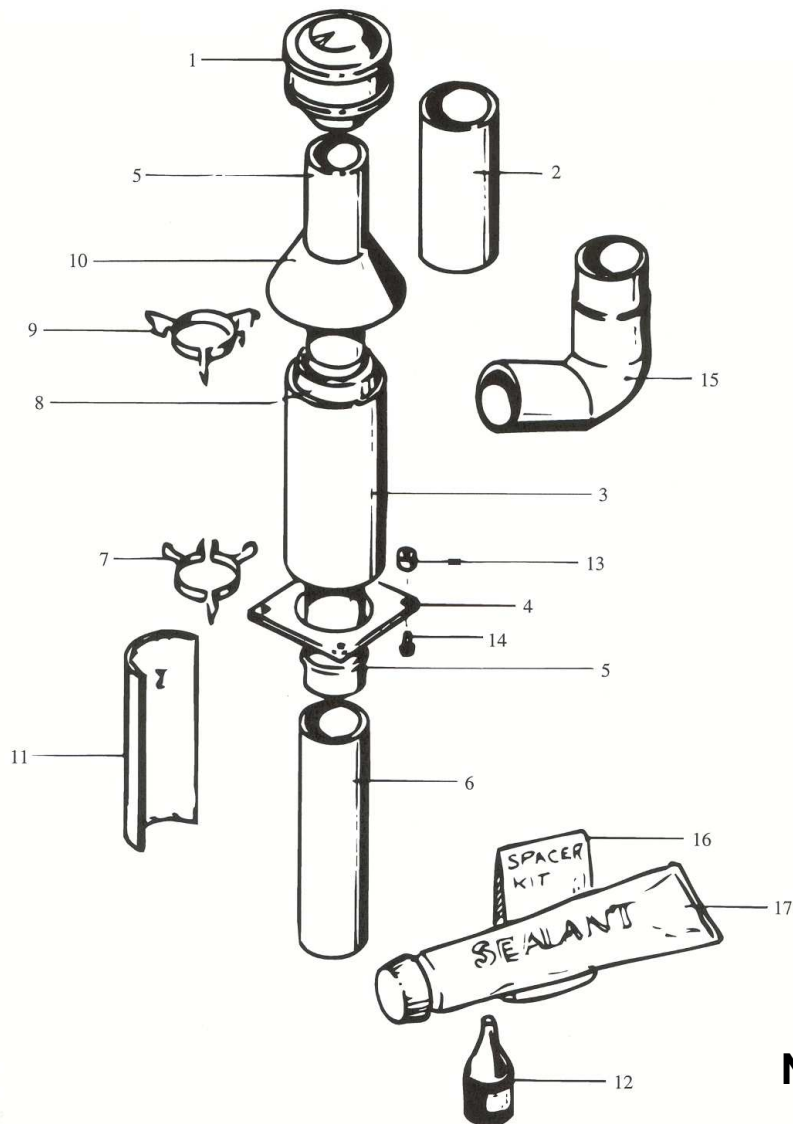

Masport®

FREESTANDING WOOD FIRES

BELVEDERE

Item No	Part No	Description	Qty	Item No	Part No	Description	Qty
1	985200	Top	1	31	984655	Glass & seal	1
2	985201	LH Side	1	32	502125	Self locking nut	2
3	985202	RH Side	1	33	984571	Door latch	1
4	985203	Back	1	34	501683	Nut M6	1
5	985335	Ceiling	1	35	500463	Flat washer	2
6	985207	Upper rear wall	1	36	584770	Rope	1
7	985236	Lower rear wall	1	37	585224	Handle stud	1
8	985204	Front	1	38	585225	Wooden handle	1
9	985205	Bottom	1	39	985331	Air inlet slide	2
10	984598	Tie rod	4	40	503238	1/4" screw	2
11	501682	Nut M6	16	41	585223	Compression spring	2
12	985229	Flue support panel - coffee	1	42	503146	Screw M6 x 16	4
12a	985347	Flue support panel - black	1	43	984573	Door catch pin	1
12b	985436	Flue support panel - grey	1	44	984596	Hinge assy	1
13	985227	Top panel - coffee	1	45	500374	Flat washer	4
13a	985345	Top panel - black	1	46	985212	Bottom frame - coffee	1
13b	985434	Top panel - grey	1	46a	985343	Bottom frame - black	1
16	503151	Starlock clip	2	46b	985432	Bottom frame - grey	1
17	584581	Masport badge	1	47	501962	Screw M6 x 30	4
18	985209	Top frame - coffee	1	48	503331	Screw M8 x 16	2
18a	985341	Top frame - black	1	49	985219	Pedestal heatshield	1
18b	985430	Top frame - grey	1	50	985298	Pedestal - coffee	1
19	985226	Top frame trim	1	50a	985348	Pedestal - black	1
20	985211	Side panel - coffee	2	50b	985437	Pedestal - grey	1
20a	985342	Side panel - black	2	51	985215	Pedestal backplate - coffee	1
20b	985431	Side panel - grey	2	51a	985346	Pedestal backplate - black	1
21	985213	Rear panel - coffee	1	51b	985435	Pedestal backplate - grey	1
21a	985341	Rear panel - black	1	52	984090	Plug Assy	2
21b	985433	Rear panel - grey	1	53	501602	Nut M8	6
22	985220	Side/rear heat shield	1	54	502093	Flat washer	2
23	503259	Screw 10 x 5	21	55	501617	Screw M8 x 25	2
24	985221	Side panel bracket	2	56	585234	Belvedere name plate	1
25	984595	Door frame - coffee	1	67	985301	Foot - coffee	1
25a	985339	Door frame - black	1	57a	985349	Foot - black	1
25b	985428	Door frame - grey	1	57b	985438	Foot - grey	1
26	984765	Door handle - Threaded	1			NOT ILLUSTRATED	
26a	984426	Door handle	1				
28	984748	Door catch spindle	1				
29	985235	Glass retainer	1				
30	984586	Seal kit for glass	1		585416	Fire bedding sand	1